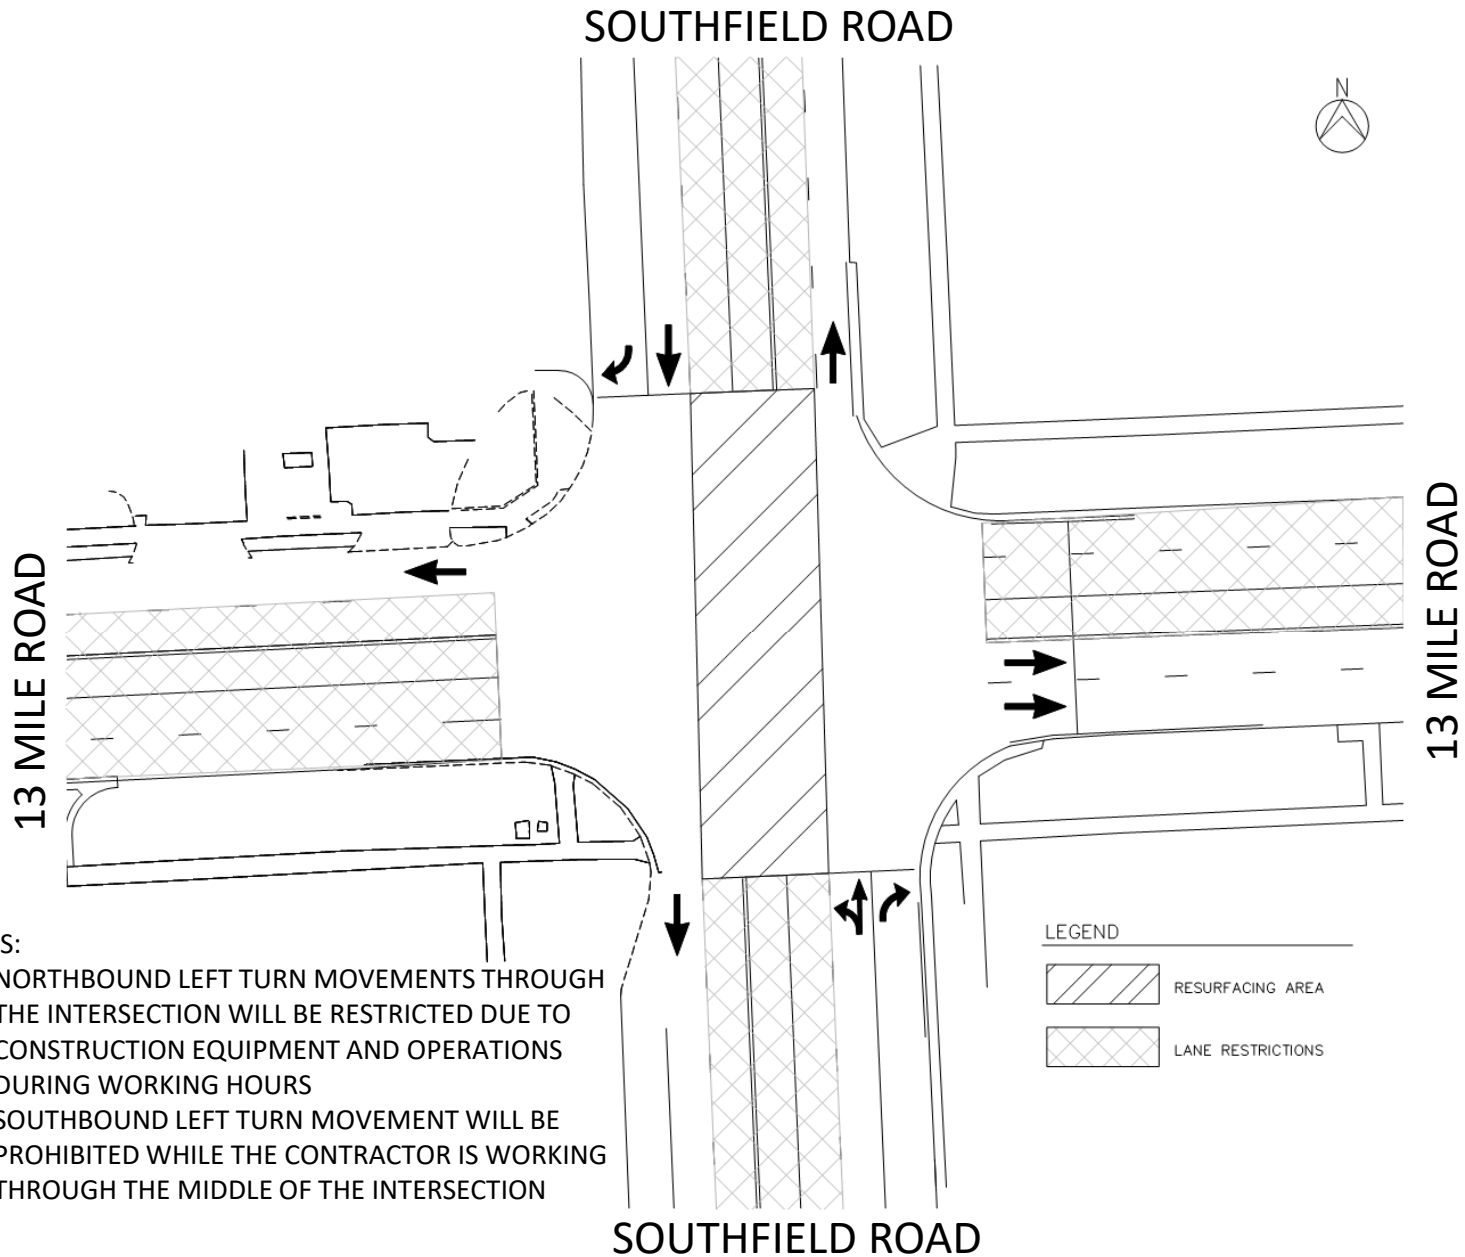

# 13 MILE ROAD AND SOUTHFIELD ROAD FRIDAY-SATURDAY (7/31-8/1)

**NOTES:**

- THE EAST LEG OF THE 13 MILE ROAD & SOUTHFIELD ROAD INTERSECTION WILL BE CLOSED TO ALL TRAFFIC
- TURNING MOVEMENTS WITHIN THE INTERSECTION WILL BE RESTRICTED DUE TO CONSTRUCTION EQUIPMENT AND OPERATIONS DURING WORKING HOURS

# 13 MILE ROAD AND SOUTHFIELD ROAD SUNDAY (8/2)

## NOTES:

- NORTHBOUND LEFT TURN MOVEMENTS THROUGH THE INTERSECTION WILL BE RESTRICTED DUE TO CONSTRUCTION EQUIPMENT AND OPERATIONS DURING WORKING HOURS
- SOUTHBOUND LEFT TURN MOVEMENT WILL BE PROHIBITED WHILE THE CONTRACTOR IS WORKING THROUGH THE MIDDLE OF THE INTERSECTION