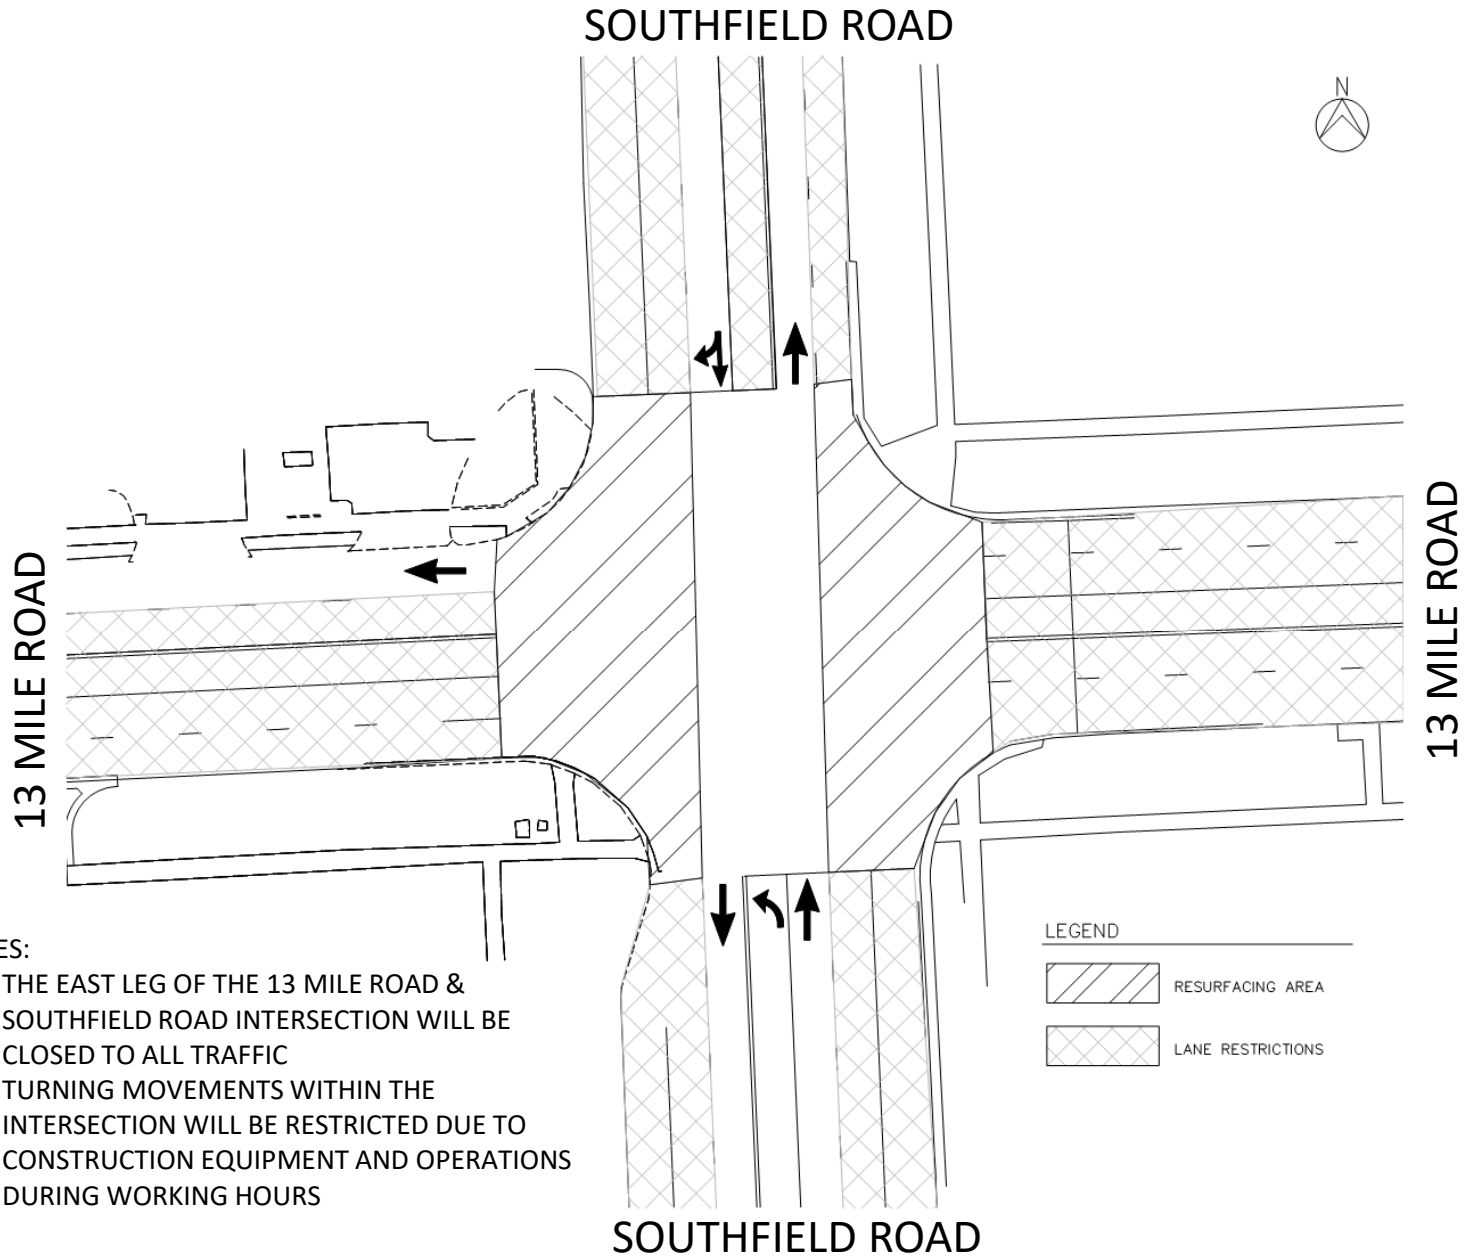

# 13 MILE ROAD AND SOUTHFIELD ROAD FRIDAY-SATURDAY (7/31-8/1)

**NOTES:**

- THE EAST LEG OF THE 13 MILE ROAD & SOUTHFIELD ROAD INTERSECTION WILL BE CLOSED TO ALL TRAFFIC
- TURNING MOVEMENTS WITHIN THE INTERSECTION WILL BE RESTRICTED DUE TO CONSTRUCTION EQUIPMENT AND OPERATIONS DURING WORKING HOURS

# 13 MILE ROAD AND SOUTHFIELD ROAD SUNDAY (8/2)

## NOTES:

- NORTHBOUND LEFT TURN MOVEMENTS THROUGH THE INTERSECTION WILL BE RESTRICTED DUE TO CONSTRUCTION EQUIPMENT AND OPERATIONS DURING WORKING HOURS
- SOUTHBOUND LEFT TURN MOVEMENT WILL BE PROHIBITED WHILE THE CONTRACTOR IS WORKING THROUGH THE MIDDLE OF THE INTERSECTION